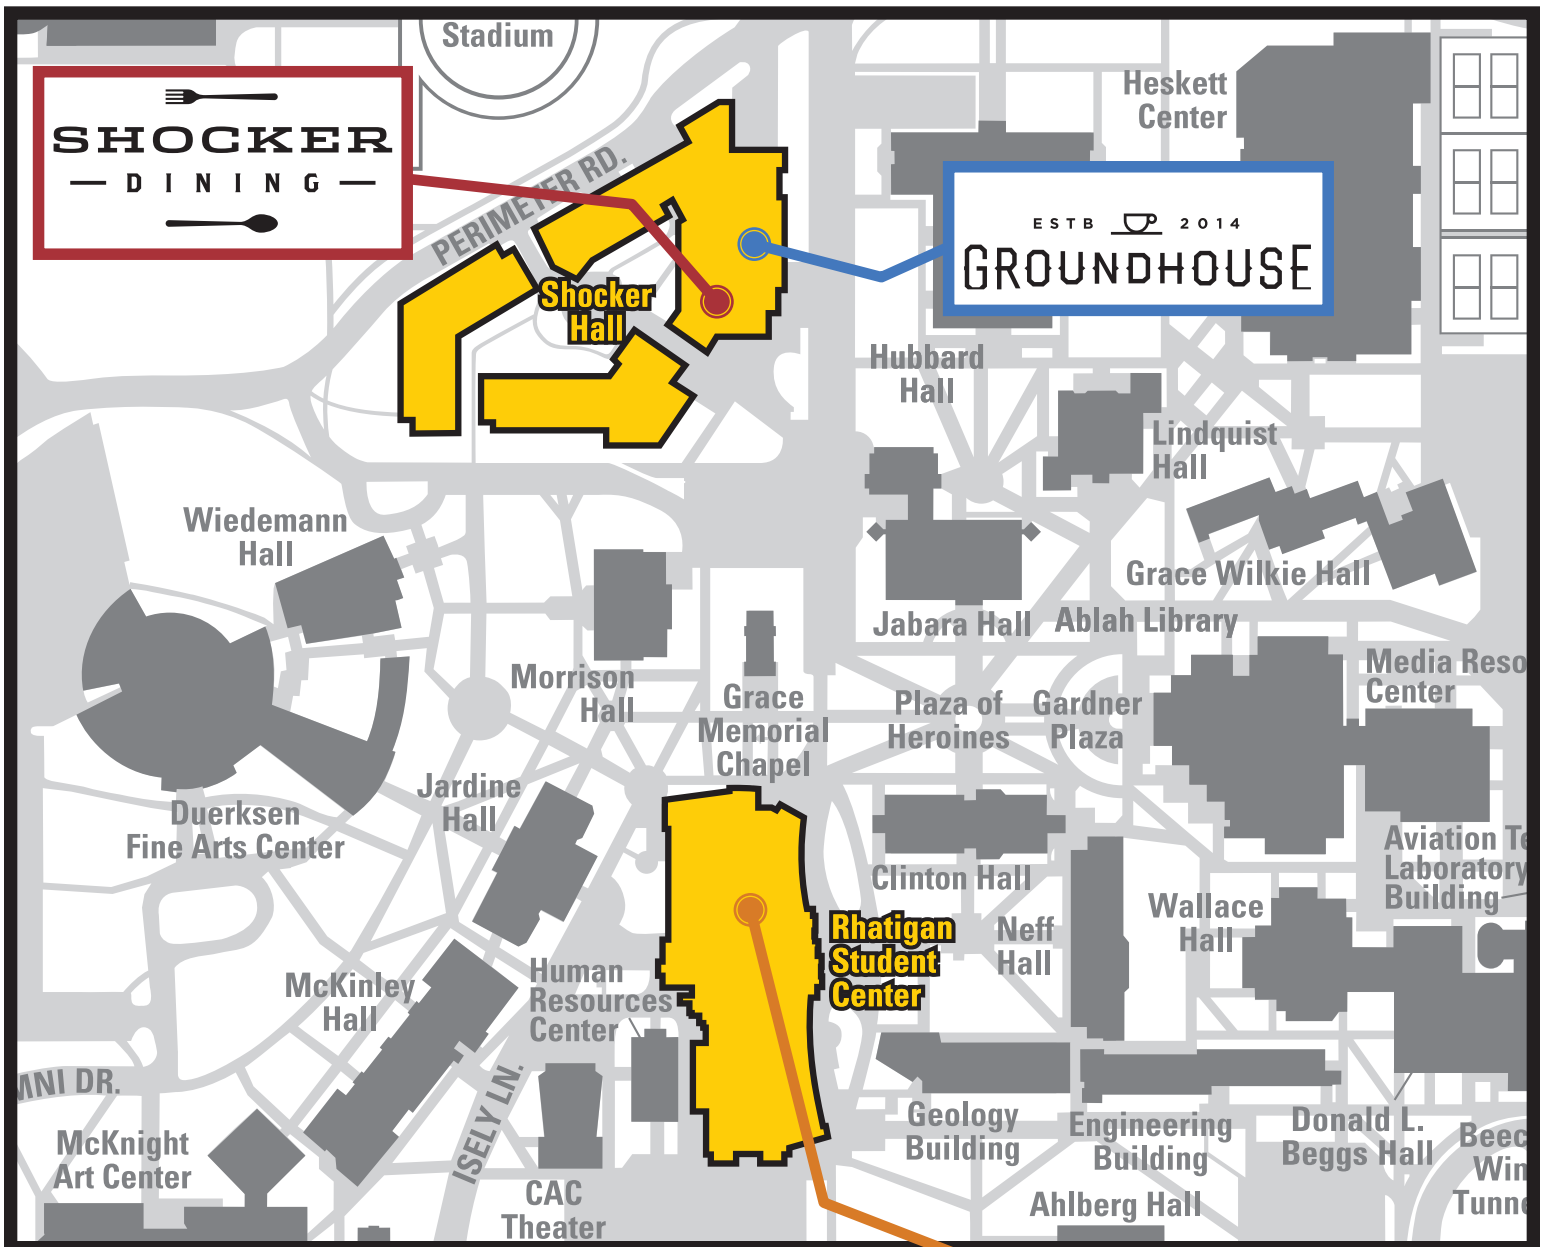

# WSU DINING SERVICES LOCATIONS

All Food Services listed below are located on the first floor in the  
**RHATIGAN STUDENT CENTER**

For more information, including hours of operations,  
 please visit us on the web at: